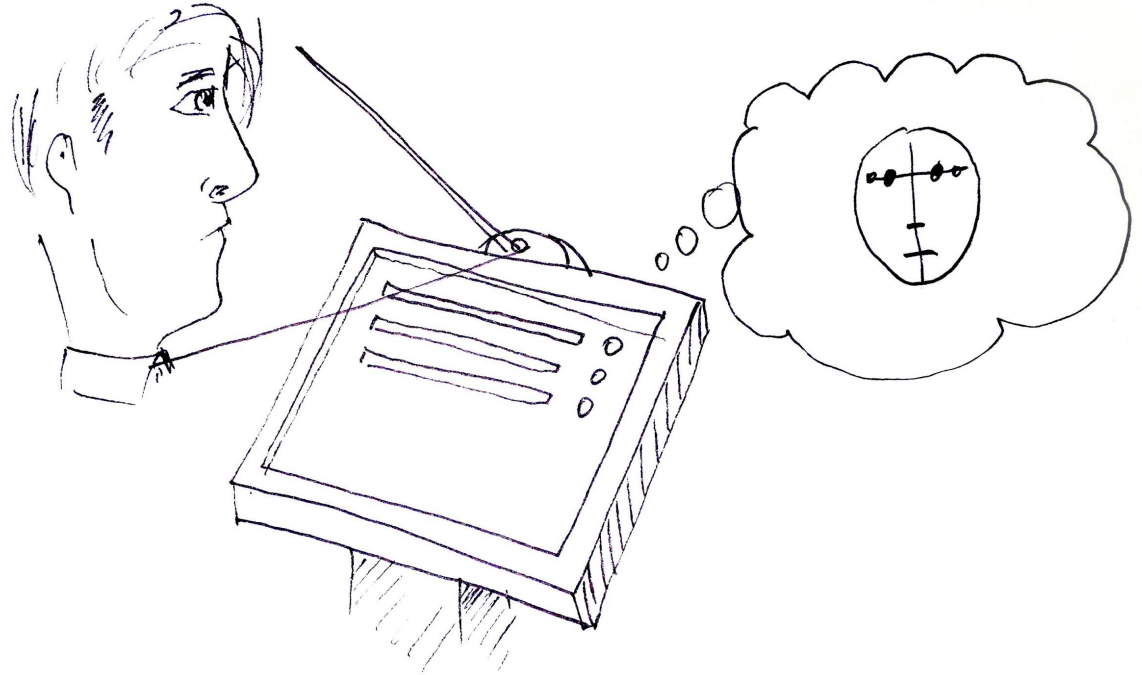

Queue machines

It is dull to wait in the line.

Not very personal, numbering people is very dystopian.

Make it funny!

Add camera and face recognition module to the ticket machine.

Create friendly caricatures via image processing or adding some stuff.

How it works

- A user presses the button to get a queue number
- The hidden camera takes a picture of the user
- The picture is processed using the face detection
- The queue ticket machine prints the ticket with the queue number and the processed picture of the user

How it works

-The queue visualization on the screens contains not only numbers, but also the portraits.