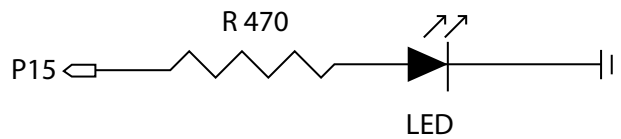

# Melexis 90217 Hall-Effect Sensor schematic plan

Melexis 90217  
Hall-Effect Sensor

PBasic Code: **IN15 = 1**

PBasic Code: **IN15 = 0**